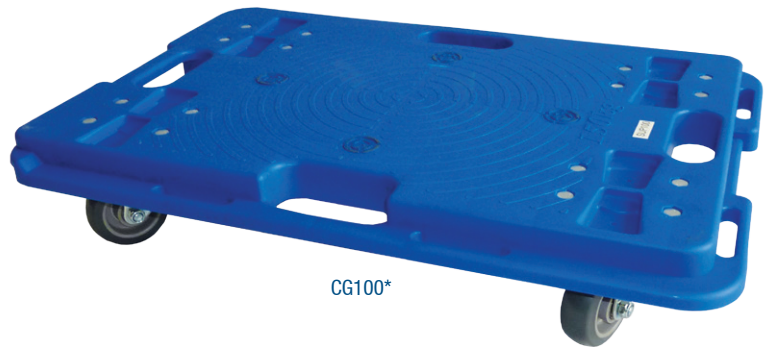

CG FURNITURE & DRUM DOLLIES

Capacity: 100 - 400KG

CGDRUM

CG100* x2

CGDOLLY(AUST)

CG100*

CGDOLLY

***Note: You can join multiple CG100 together then pull apart after using**

| PART NO. | LENGTH | WIDTH | HEIGHT | WHEEL SIZE | WHEEL TYPE | FRAME MATERIAL | CAPACITY |
|---------------|---|---|---|---|---|---|---|
| |  |  |  |  |  |  |  |
| CG100* | 600MM | 400MM | 125MM | 75MM | GREY RUBBER | PLASTIC | 100KG |
| CGDOLLY | 615MM | 485MM | 130MM | 75MM | BLACK RUBBER | TIMBER | 100KG |
| CGDOLLY(AUST) | 600MM | 600MM | 160MM | 100MM | BLUE RUBBER | TIMBER/ RIBBED RUBBER | 400KG |
| CGDRUM | SUIT 205LITRE /40GALON DRUMS | 605MM INSIDE | 140MM | 100MM | NYLON | STEEL | 400KG |