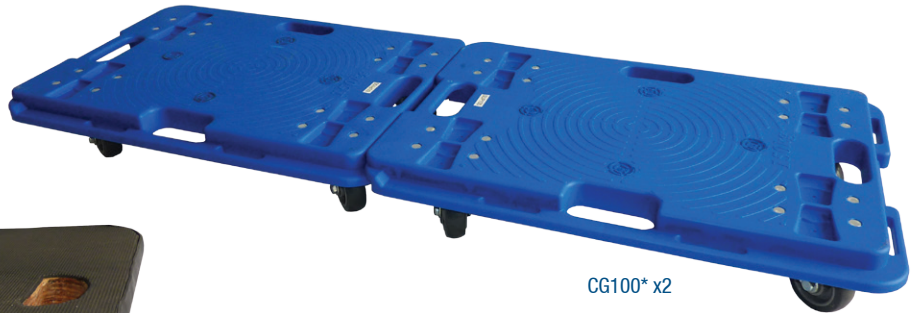

CG FURNITURE & DRUM DOLLIES

Capacity: 100 - 400KG

CGDRUM

CG100* x2

CGDOLLY(AUST)

CG100*

CGDOLLY

***Note: You can join multiple CG100 together then pull apart after using**

| PART NO. | LENGTH | WIDTH | HEIGHT | WHEEL SIZE | WHEEL TYPE | FRAME MATERIAL | CAPACITY |
|---------------|---|---|---|---|---|---|---|
| |  |  |  |  |  |  |  |
| CG100* | 600MM | 400MM | 125MM | 75MM | GREY RUBBER | PLASTIC | 100KG |
| CGDOLLY | 615MM | 485MM | 130MM | 75MM | BLACK RUBBER | TIMBER | 100KG |
| CGDOLLY(AUST) | 600MM | 600MM | 160MM | 100MM | BLUE RUBBER | TIMBER/ RIBBED RUBBER | 400KG |
| CGDRUM | SUIT 205LITRE /40GALON DRUMS | 605MM INSIDE | 140MM | 100MM | NYLON | STEEL | 400KG |